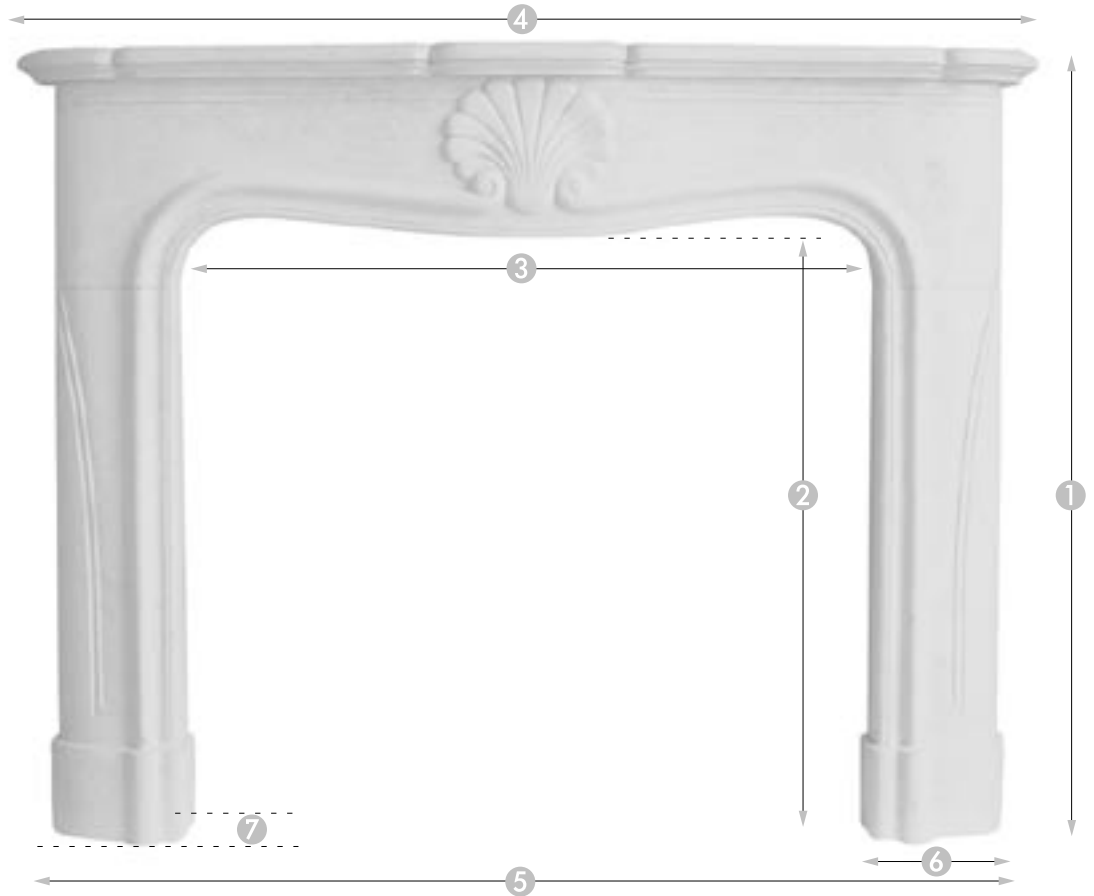

**WOOD** Shown in solid pine, painted white, in the standard size.  
Available in additional sizes, in walnut, pine, and paint-grade.

Physical Dimensions\*  
Standard Size

- 50.0 Total Height ①
- 38.0 Opening Height ②
- 43.0 Opening Width ③
- 65.0 Shelf Width ④
- 61.0 Body Width ⑤
- 9.0 Leg Width at base ⑥
- 6.0 Leg Depth at base ⑦
- 10.0 Shelf Depth ⑧

**\*Note:** Measurements are given in inches. Variations of shade are inherent in our natural materials. Actual products furnished may vary from color representations. Handcrafted natural material products may vary from stated dimensions. Please consider allowances of at least 1/2 inch.