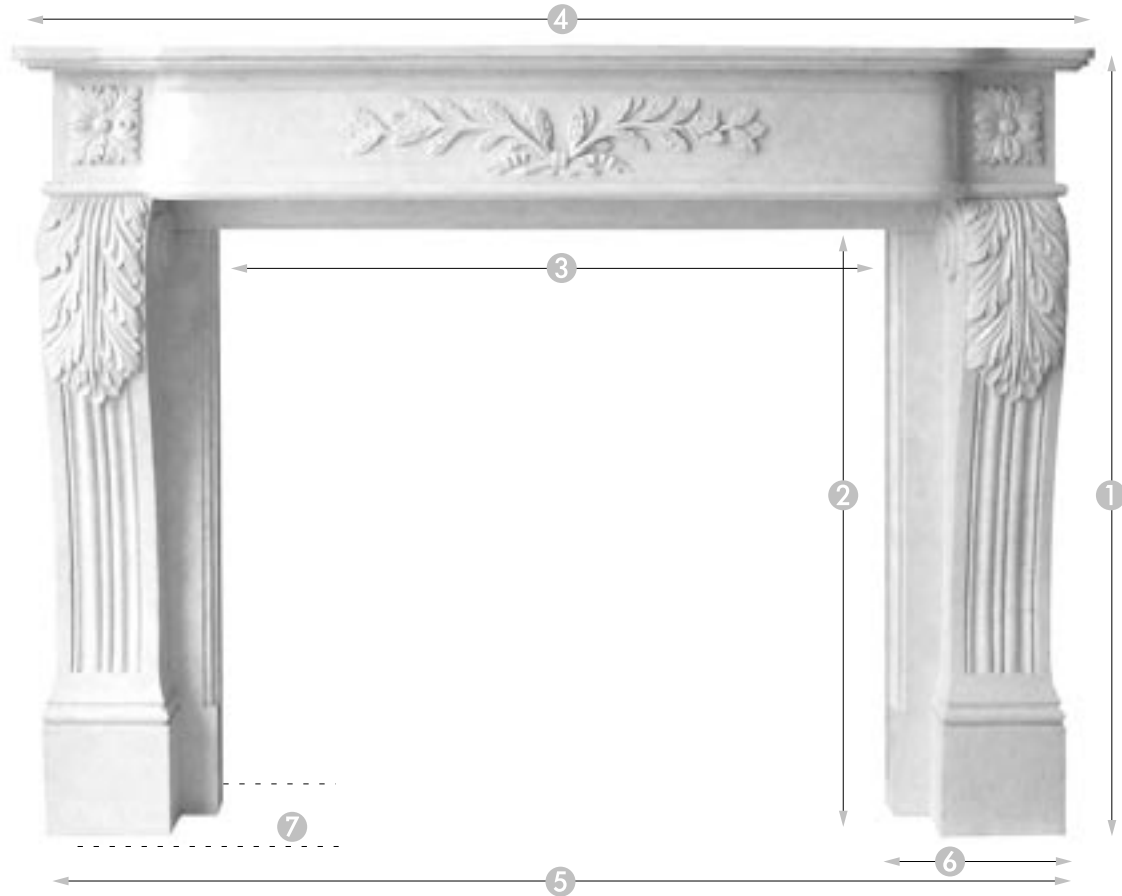

WOOD Shown in solid pine, with hand-rubbed stain & antiqued, in the standard size.
Available in additional sizes, in walnut, pine, and paint-grade.

Physical Dimensions *
Standard Size

- 50.0 Total Height ①
- 38.0 Opening Height ②
- 43.0 Opening Width ③
- 44.0 67.0 Shelf Width ④
- 64.0 Body Width ⑤
- 10.5 Leg Width at base ⑥
- 7.0 Leg Depth at base ⑦
- 10.0 Shelf Depth ⑧

***Note:** Measurements are given in inches. Variations of shade are inherent in our natural materials. Actual products furnished may vary from color representations. Handcrafted natural material products may vary from stated dimensions. Please consider allowances of at least 1/2 inch.