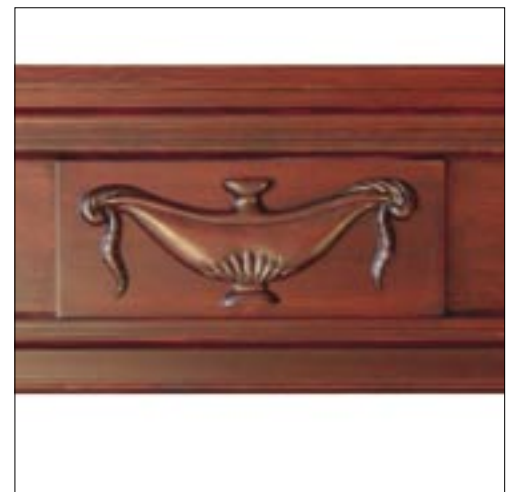

**WOOD** Shown in solid pine, with hand-rubbed stain, in the standard size.  
Available in additional sizes, in walnut, pine, and paint-grade.  
( also shown is a hearth surround & hearth )

Physical Dimensions \*  
Standard Size

- 50.0 Total Height ①
- 38.0 Opening Height ②
- 43.0 Opening Width ③
- 70.0 Shelf Width ④
- 64.0 Body Width ⑤
- 10.5 Leg Width at base ⑥
- 7.0 / 2.0 Leg Depth at Base ⑦
- 10 / 7.0 Shelf Depth ⑧
- 4.0 / 6.0 Column Diameter ⑨